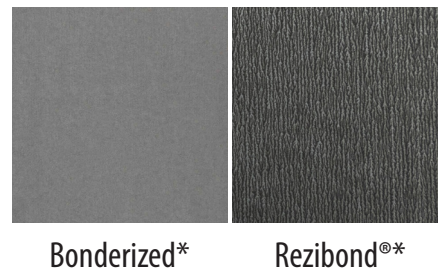

COLOR SELECTION GUIDE

GRAY COLORS

STANDARD COLORS:

PREMIUM COLORS - METALLIC FINISH:

ADDITIONAL FINISHES:

SPECIALTY PAINT PRINTS:

† This material is batch sensitive and directional. Do not mix batches or coil lots. Premium color. Slightly higher prices.

* Not A Paint Finish

Finishes You've Never Seen Before®

COLOR SELECTION GUIDE
GRAY COLORS

Product Availability Chart

Inquire about sizes and gauges that are not shown.

Cool Ratings

Color Name	Coil Width	Flat Stock	Gauge	Substrate	Paint Finish	Cool Ratings		
						Reflect	Emiss	SRI
Ash Gray®	24"/48"	48"	24	■	●	39.0%	0.84	41
Black Zinc Matte®	24"/48"	48"	24	■	●	6.0%	0.91	2
Bonderized	24"/48"	48"	24			N/A	N/A	N/A
Burnished Slate®	24"/48"	48"	24	■	●	29.0%	0.84	28
Charcoal Gray®	24"/48"	48"	24/22	■	●	26.0%	0.84	24
Dolphin Gray	24"/48"	48"	24	■	●	43.0%	0.87	48
Dove Gray®	24"/48"	48"	24	■★	●	49.0%	0.86	56
Galv-Ten Robust®	24"/48"	48"	24	■	●	52.0%	0.86	60
Gray Zinc Matte®	36"	36"	24	■	●	34.0%	0.87	32
Gun Metal Gray	24"/48"	48"	24	■	●	25.0%	0.88	26
Matte Burnished Slate®	24"/48"	48"	24	■	●	29.2%	0.85	29
Matte Charcoal Gray®	24"/48"	48"	24	■	●	27.6%	0.83	26
Matte Musket Gray®	24"/48"	48"	24	■	●	12.5%	0.88	31
Matte Patina®	24"/48"	48"	24	■	●	32.1%	0.82	31
Matte Slate Gray®	24"/48"	48"	24	■	●	41.0%	0.84	44
Matte Zinc Metallic®	24"/48"	48"	24	■	●	29.8%	0.78	26
Patina®	24"/48"	48"	24	■	●	30.0%	0.85	41
Rezibond®	24"/48"	48"	24	◆		N/A	N/A	N/A
Silver Metallic	24"/48"	48"	24	■★	●	59.0%	0.79	67
Slate Gray®	24"/48"	48"	24	■	●	38.0%	0.85	41
Vintage®	20"/24"/48"	48"	24	◆	◆	30.0%	0.7	22
Zinc Metallic®	24"/48"	48"	24	■	●	31.0%	0.85	31
Zinc Patina®	24"/48"	48"	24	■	●	45.0%	0.78	47