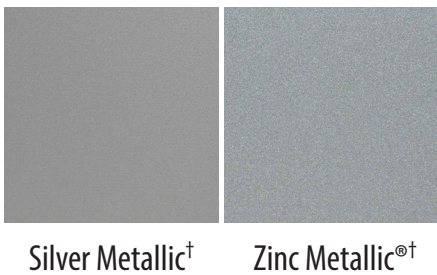

WESTERN STATES METAL ROOFING

(855) 426-7836 | WESTERNSTATESMETALROOFING.COM

Finishes You've Never Seen Before®

Colors represented on this chart may not exactly match actual material. All colors should be verified using actual metal samples.

COLOR SELECTION GUIDE

GRAY COLORS

STANDARD COLORS:

PREMIUM COLORS - METALLIC FINISH:

ADDITIONAL FINISHES:

SPECIALTY PAINT PRINTS:

† This material is batch sensitive and directional. Do not mix batches or coil lots. Premium color. Slightly higher prices.