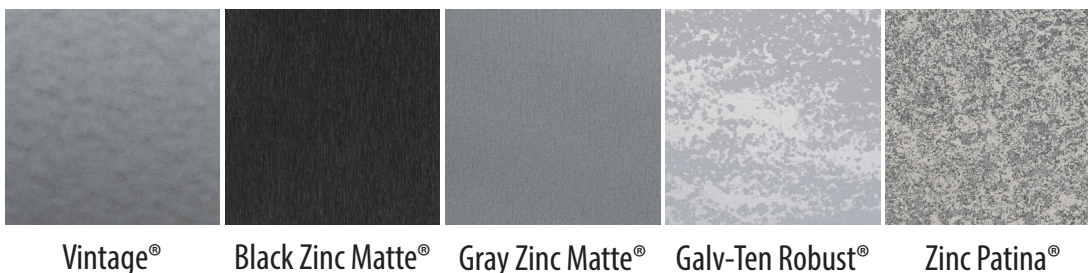

COLOR SELECTION GUIDE

GRAY COLORS

STANDARD COLORS:

PREMIUM COLORS - METALLIC FINISH:

ADDITIONAL FINISHES:

SPECIALTY PAINT PRINTS:

† This material is batch sensitive and directional. Do not mix batches or coil lots. Premium color. Slightly higher prices.

* Not A Paint Finish

Finishes You've Never Seen Before®

COLOR SELECTION GUIDE
GRAY COLORS

Product Availability Chart

Inquire about sizes and gauges that are not shown.

Cool Ratings

Color Name	Coil Width	Flat Stock	Gauge	Substrate	Paint Finish	Cool Ratings		
						Reflect	Emiss	SRI
Ash Gray®	24"/48"	48"	24	■	●	39.0%	0.84	41
Black Zinc Matte®	24"/48"	48"	24	■	●	6.0%	0.91	2
Bonderized	24"/48"	48"	24			N/A	N/A	N/A
Burnished Slate®	24"/48"	48"	24	■	●	29.0%	0.84	28
Charcoal Gray®	24"/48"	48"	24/22	■	●	26.0%	0.84	24
Dolphin Gray	24"/48"	48"	24	■	●	43.0%	0.87	48
Dove Gray®	24"/48"	48"	24	■★	●	49.0%	0.86	56
Galv-Ten Robust®	24"/48"	48"	24	■	●	52.0%	0.86	60
Gray Zinc Matte®	36"	36"	24	■	●	34.0%	0.87	32
Gun Metal Gray	24"/48"	48"	24	■	●	25.0%	0.88	26
Matte Burnished Slate®	24"/48"	48"	24	■	●	29.2%	0.85	29
Matte Charcoal Gray®	24"/48"	48"	24	■	●	27.6%	0.83	26
Matte Musket Gray®	24"/48"	48"	24	■	●	12.5%	0.88	31
Matte Patina®	24"/48"	48"	24	■	●	32.1%	0.82	31
Matte Slate Gray®	24"/48"	48"	24	■	●	41.0%	0.84	44
Matte Zinc Metallic®	24"/48"	48"	24	■	●	29.8%	0.78	26
Patina®	24"/48"	48"	24	■	●	30.0%	0.85	41
Rezibond®	24"/48"	48"	24	◆		N/A	N/A	N/A
Silver Metallic	24"/48"	48"	24	■★	●	59.0%	0.79	67
Slate Gray®	24"/48"	48"	24	■	●	38.0%	0.85	41
Vintage®	20"/24"/48"	48"	24	◆	◆	30.0%	0.7	22
Zinc Metallic®	24"/48"	48"	24	■	●	31.0%	0.85	31
Zinc Patina®	24"/48"	48"	24	■	●	45.0%	0.78	47